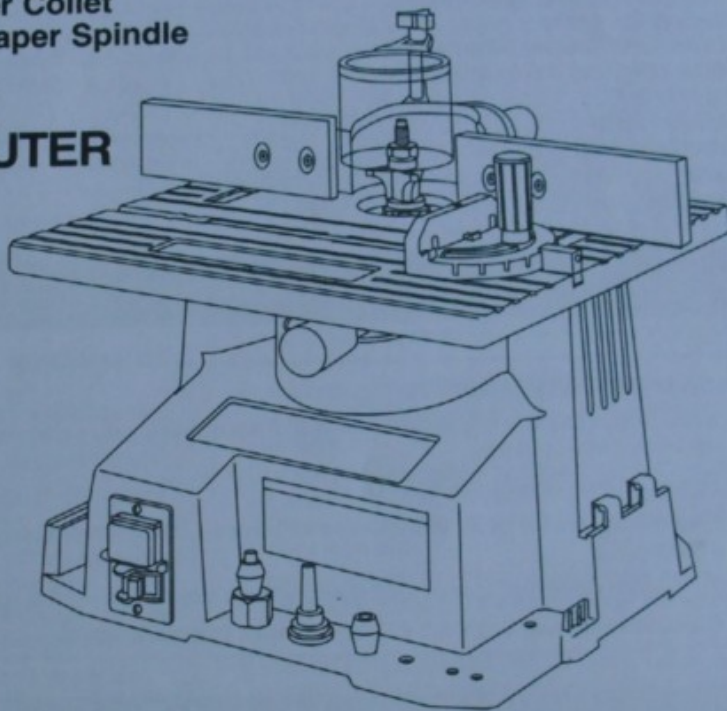


Free Download

[Craftsman Shaper Router Manual](#)

Owner's Manual

CRAFTSMAN[®]

1.5 HP (Max. Developed)
1/2" and 1/4" Router Collet
1/2" Removable Shaper Spindle

BENCH TOP SHAPER/ROUTER

Model No.
137.217100

CAUTION: